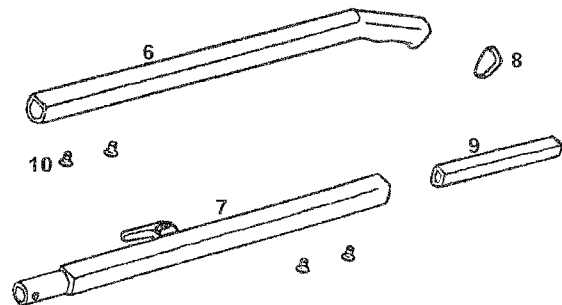

SECTION A

A

SECTION A

- 1.....E-2532920.....Upper Handle Assy, chrome
- 2.....E-126378.....Lower Handle Assy, plated
- 3.....E-352938.....Handle Grip
- 4.....E-531981.....Handle Screw Assy, 6pk
- 5.....E-537472.....Cord Retainer Set, upper/lower, black
- 5.....E-369652.....Cord Retainer, upper, black, quik release
- E-344085.....Handle Cap

SECTION B

B

SECTION B

- 6.....E-270362.....Upper Handle Assy
- 7.....E-016812.....Lower Handle Assy
- 8.....N/A.....Handle Cap
- 9.....E-266591.....Handle Connector
- 10.....E-535365.....Snap Pin, 10pk

SECTION C

C

ALL MODELS

- 16.....E-544151.....Cord, 20ft, 6", white, w/ bushing & sleeve
- 16.....N/A.....Cord, 20ft, 6", white
- 16.....E-273821.....Cord, 21ft, black
- 16.....NLA.....Cord, 25ft, 6", black
- E-360972.....Cord Sleeve
- 17.....E-540921.....Handle Socket Assy, painted, w/ lever
- 17.....E-540922.....Handle Socket Assy, chrome, w/ lever
- 17.....E-271372SV.....Handle Socket Only, chrome, 1495A
- 18.....E-531981.....Screw & Nut Assy, 6pk
- 19.....E-532135.....Nut,
- 20.....E-53145.....Bolt,
- 21.....E-5323813.....Screw,
- E-37157.....Handle Socket Shield, 1432D/E, 1442D