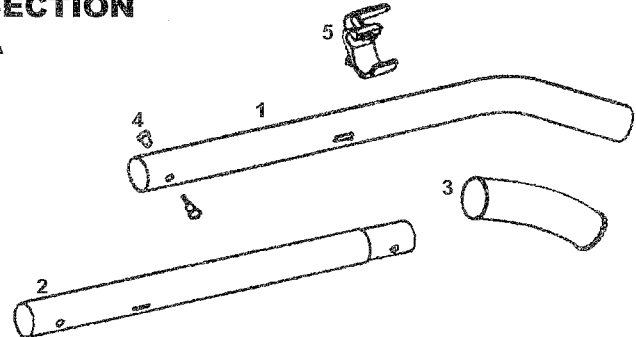

EUREKA UPRIGHTS

1400 Series

HANDLE ASSEMBLY

Models: 1401A/B/D, 1402A/D, 1403A, 1404A/B, 1405A, 1406A/B/D, 1406D/E/G/H/J/K, 1407A/B/D, 1408A, 1409A/B, 1410A/D, 1411A, 1412A/B/D, 1413A/B, 1414A/B, 1415A/AG/B/BG, 1416A/AS/B/BS/D, 1417A/B, 1418A/B, 1419A/B, 1420A, 1421A, 1422A, 1423A/B, 1424A/B/D/E/F/G, 1425A/B/D/F/G, 1426A/B, 1427A/B/D/E, 1428A/B/D, 1429D, 1431A/B/D, 1432A/B/D/E/F, 1435A/B/D, 1436A, 1437A, 1438A, 1439A, 1440A, 1441A, 1442A/B/D, 1443A/B/D, 1444A, 1446A/B, 1447A/B, 1448A/B/D, 1450A, 1452A/B/F, 1453A/B/D, 1454A/B, 1455A, 1456A, 1457A/B, 1458A/B/D/E/F, 1459A, 1462A, 1463A, 1466A, 1469A, 1470A/D, 1471A/B, 1473A/B, 1485A/B/D, 1486A, 1489A/AM/B/BM, 1495A

SECTION A

A

SECTION A

- 1.....E-2532920.....Upper Handle Assy, chrome
- 2.....E-126378.....Lower Handle Assy, plated
- 3.....E-352938.....Handle Grip
- 4.....E-531981.....Handle Screw Assy, 6pk
- 5.....E-537472.....Cord Retainer Set, upper/lower, black
- 5.....E-369652.....Cord Retainer, upper, black, quik release
- E-344085.....Handle Cap